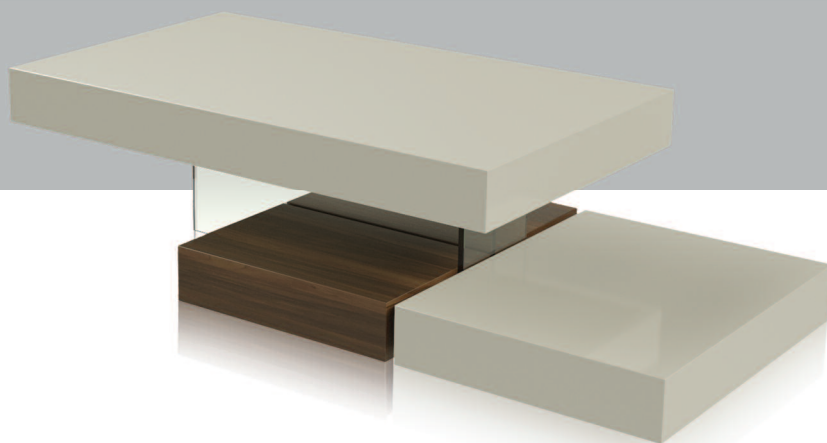

MIOTTO

morlupo

MIOTTO

## morlupo

rectangular coffee table in cream high gloss  
walnut veneer base box  
clear glass connecting insert  
bottom shelf

materials  
cream high gloss lacquer - MDF  
walnut: WA01-M-100 - veneer  
clear glass

dimensions  
l. 1300  
w. 600  
h. 350